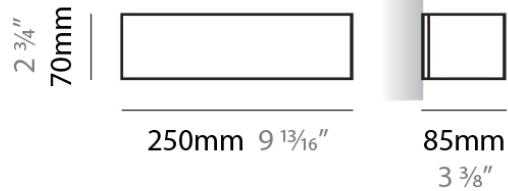

PROJECT
TYPE
NOTES
QUANTITY
DATE

TOY SURFACE

D83137

GENERAL

Series: Toy
Brand: Panzeri
Division: Design
Mounting Type: Surface
Mounting Location: Wall
Subcategory: Ambient

PHYSICAL

Shape: Rectangle
Length (mm): 250
Length (in): 9 7/8
Height (mm): 70
Height (in): 2 3/4
Extension (mm): 85
Extension (in): 3 1/4
Light Distribution: Direct / Indirect
Weight (kg): 0.9
Weight (lbs): 2
Diffuser: Frost White Glass
Fixture Finish: WHI
Fixture Material: Metal

ELECTRICAL

Number of Lamps: 1
Lamp Type: CFL
Bulb Included: Bulb Not Included
Total Output Wattage (W): 26
Max. Wattage Per Lamp (W): 26
Lamp Base: GX24-q3
Dimming: Non-Dimmable
Driver Included: Yes
Driver Type: Ballast - 120Vac - Non-dimming
Input Voltage (V): 120

LED

OPTICAL

RATINGS AND CERTIFICATIONS

Certified By: CSA Certified to UL and CSA Standards
IP rating: IP40