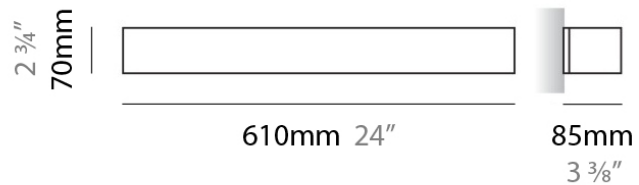

PROJECT	_____
TYPE	_____
NOTES	_____
QUANTITY	_____
DATE	_____

TOY SURFACE

D83141

GENERAL

Series: Toy
Brand: Panzeri
Division: Design
Mounting Type: Surface
Mounting Location: Wall
Subcategory: Ambient

PHYSICAL

Shape: Rectangle
Length (mm): 610
Length (in): 24
Height (mm): 70
Height (in): 2 3/4
Extension (mm): 85
Extension (in): 3 3/8
Light Distribution: Direct / Indirect
Weight (kg): 2.7
Weight (lbs): 6
Diffuser: Frost White Glass
Fixture Finish: SST
Fixture Material: Metal

ELECTRICAL

Number of Lamps: 1
Lamp Type: LED Retrofit / CFL
Bulb Included: Bulb Not Included
Total Output Wattage (W): 30 / 55
Max. Wattage Per Lamp (W): 30 / 55
Lamp Base: GX24-q3
Driver Included: Yes
Driver Type: Ballast - 120Vac - Non-dimming
Input Voltage (V): 120

LED

OPTICAL

RATINGS AND CERTIFICATIONS

Certified By: CSA Certified to UL and CSA Standards
IP rating: IP40